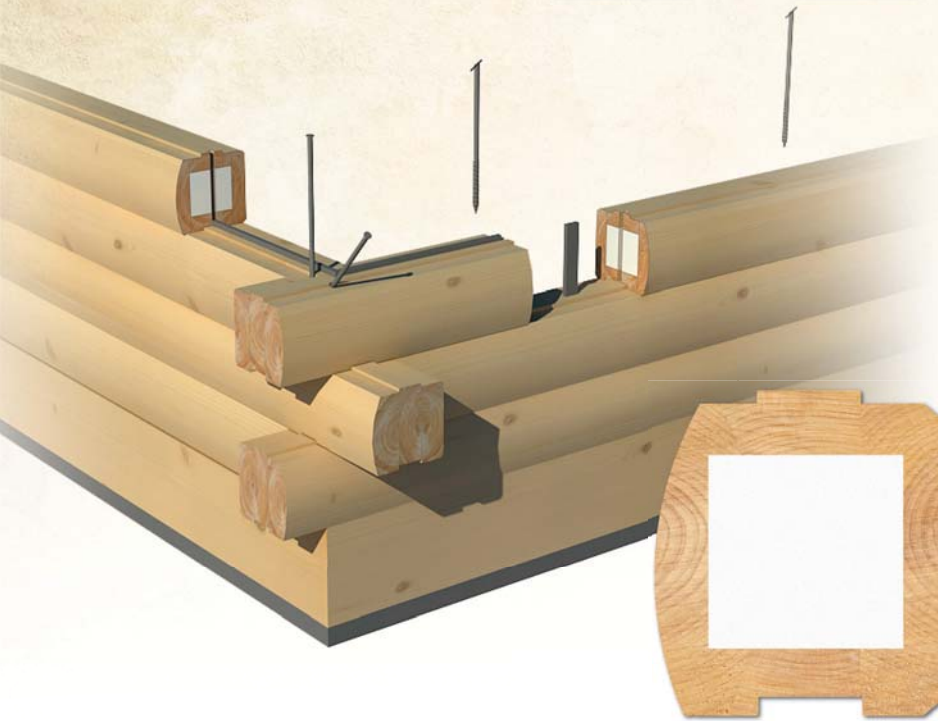

InsuLog

Taking Mother Nature's best building product a step further

THE LOG WITH AN

R-20

INSULATION VALUE

Available In

- ✓ *Single Notch, Double Notch, "V" Groove, Super Double Round, and "D" profiles (Swedish cope not available)*
- ✓ *8"x8" in white pine, white cedar and red cedar.*
- ✓ *10"x8" or 8"x12" in white pine or red cedar.*
- ✓ *All current corner options*

For details and pricing, contact your

Authorized Sales Representative

or call **800-326-9614**

WWW.KUHNSBROS.COM

→ A laminated product with a core of 2 lb density expanded polystyrene (EPS), fire rated (self extinguishing).

→ Fastened together utilizing timber screws (or equivalent).

→ Virtually no checking.